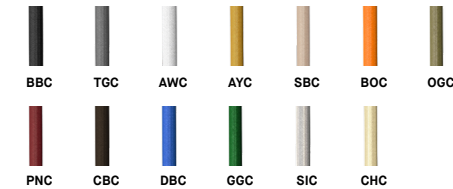

POWER CORD FINISH FINI CÂBLE D'ALIMENTATION