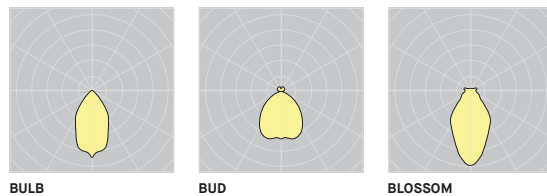

LIGHT DISTRIBUTION

BUD

BLOSSOM

TECHNICAL DATA