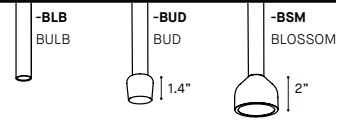

TULIP ARRAY 4425-TUL

DIFFUSERS OPTIONS

OVERALL HEIGHT

The minimum overall height has been calculated using the minimum distance of 12" between the canopy and the first tube. For cable distances longer than 180" please contact Eureka.

HAUTEUR TOTALE

DIFFUSERS OPTIONS: