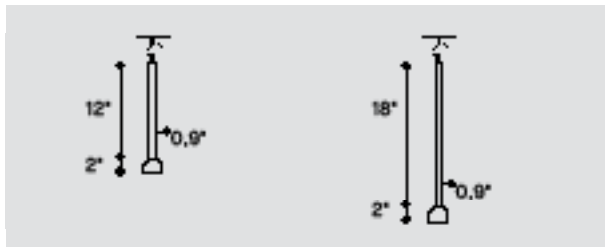

CONFIGURATION OPTIONS OPTION DE CONFIGURATIONS

PRODUCT CHARACTERISTICS CARACTÉRISTIQUES DU PRODUIT

ORDERING SPECIFICATION SPÉCIFICATION DE COMMANDE

CODE