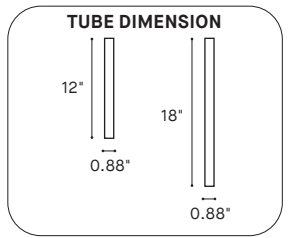

OVERALL DIMENSION

+