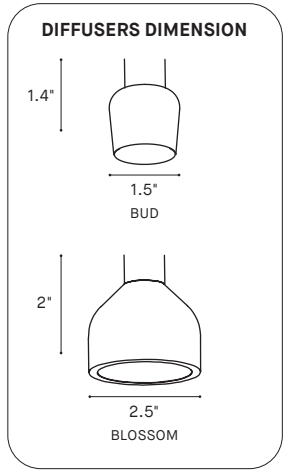

DISCOVER THE FULL TULIP COLLECTION AT EUREKA.COM

DÉCOUVREZ LA COLLECTION TULIP COMPLÈTE SUR EUREKA.COM

PENDANT ALSO AVAILABLE WITH INDIVIDUAL CANOPY

Integrated driver
Ø 5" X 0.2"

- SEE PRODUCT 4191 -

PRODUCT SPECIFICATION

4425-TUL-3
(3 PENDANTS)

4425-TUL-5
(5 PENDANTS)

PERFORMANCE	BULB — BUD — BLOSSOM	BULB — BUD — BLOSSOM
SYSTEM WATTAGE	10 W	18 W
DELIVERED LUMENS (4000K)	300 — 381 — 441 LM	500 — 635 — 735 LM
EFFICACY	30 — 38 — 44 LM/W	28 — 35 — 41 LM/W
OTHER INFORMATION		
WEIGHT	14 LBS / 6.4 KG	17 LBS / 7.7 KG
L70 (LUMEN MAINTENANCE)	60,000 HRS	60,000 HRS

EFFICACY MULTIPLIERS

CRI	CCT	FACTOR
90+	4000K	1.00
90+	3500K	0.98
90+	3000K	0.94
90+	2700K	0.91