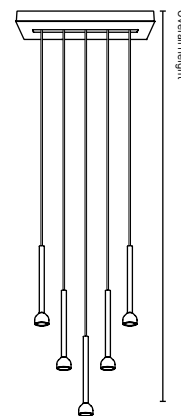

512V
Overall Height
Min. 74"/1879mm

V-Shaped Cluster
5X 12" Pendants