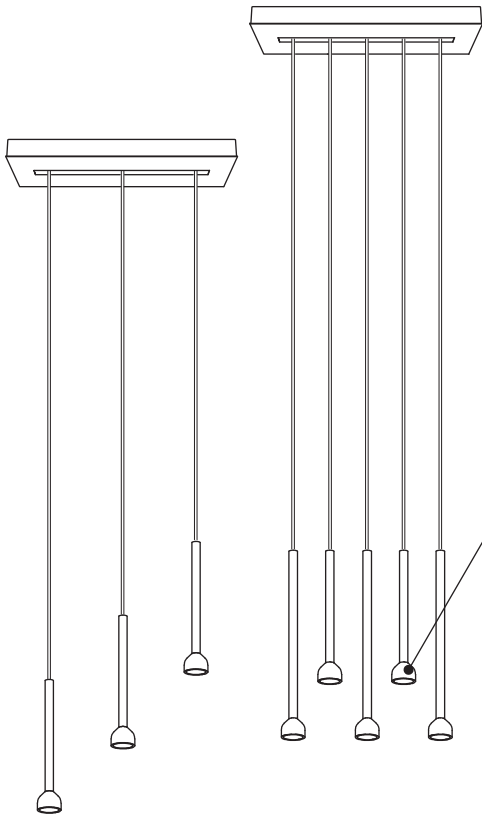

TULIP ARRAY 4425-TUL

CONFIG. 312S

CONFIG. 618S

OFFERED WITH 3 OR 5 DROPS

Choose amongst the large variety of predefined clusters offers or configure your own.

Specify the total height from the ceiling to the bottom of the fixture, ensuring it meets the configuration's minimum height, and we'll take care of the rest.

TAILORED TUBE LENGTHS

Offered in 12 in and 18 in, Tulip allows refined compositions using single lengths or mixed-tube arrangements.

PERSONALIZE THE LOOK

Choose from three organic diffuser shapes: Bulb, Bud, and Blossom, each inspired by a Tulip's evolving form.